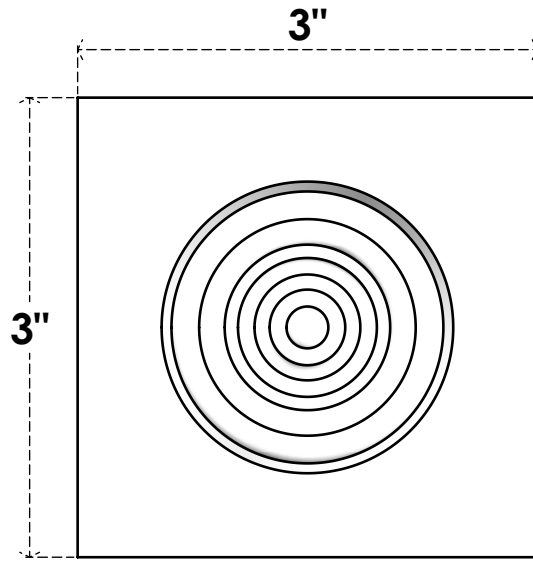

ROSP030X030X075SDG02

3"W X 3"H X 3/4"P STANDARD SEDGWICK BULLSEYE ROSETTE WITH SQUARE EDGE, ARCHITECTURAL GRADE PVC

FRONT

SIDE

EKENA MILLWORK
2300 WEST MAIN ST.
CLARKSVILLE, TX 75426
TOLL FREE: 866-607-0453
WWW.EKENAMILLWORK.COM