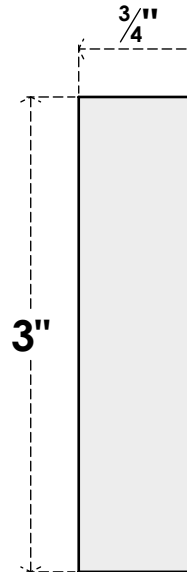

ROSP030X030X075SDG02

3"W X 3"H X 3/4"P STANDARD SEDGWICK BULLSEYE ROSETTE WITH SQUARE EDGE, ARCHITECTURAL GRADE PVC

FRONT

SIDE

EKENA MILLWORK
2300 WEST MAIN ST.
CLARKSVILLE, TX 75426
TOLL FREE: 866-607-0453
WWW.EKENAMILLWORK.COM

NOTES

1. INSTALLATION TO BE COMPLETED IN ACCORDANCE WITH MANUFACTURER'S SPECIFICATIONS.
2. DRAWING MAY NOT BE TO SCALE
3. THIS DRAWING IS INTENDED FOR DESIGN AND PLANNING PURPOSES ONLY.
4. ALL INFORMATION CONTAINED HEREIN WAS CURRENT AT THE TIME OF DEVELOPMENT BUT MUST BE REVIEWED AND APPROVED BY THE PRODUCT MANUFACTURER TO BE CONSIDERED ACCURATE.
5. ARCHITECTURAL GRADE PVC PRODUCTS ARE MADE FROM EXPANDED CELLULAR PVC AND COME NATURALLY WHITE BUT MAY BE PAINTED